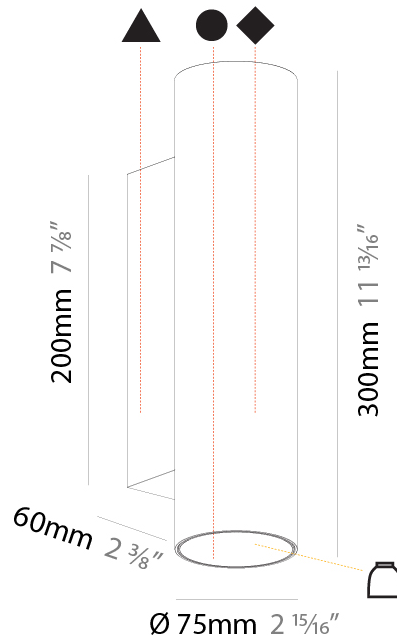

INVADER STANDARD SURFACE

A3C143-

base number	Color	Finishes	Finishes	Finishes	Reflector
	Temperature	(Diamond)	(Triangle)	(Circle)	Options

1. To build a product code in our configurator select the specify button on the base model # product page
2. To build a manual product code on this datasheet choose from the options listed below in blue font and add the suffix to the base model #

GENERAL

Series: Invader Standard
Subseries: Invader Standard
Brand: Prolicht
Division: Architectural
Mounting Type: Surface
Mounting Location: Wall
Subcategory: Ambient

PHYSICAL

Shape: Cylinder
Diameter (mm): 75
Diameter (in): 2 ¹⁵/₁₆
Height (mm): 300
Height (in): 11 ¹³/₁₆
Extension (mm): 40
Extension (in): 1 ⁹/₁₆
Light Distribution: Downlight
Weight (kg): 1.318
Weight (lbs): 2.9
Fixture Finish: SSR / BKV / CWI / CRY / HAB / UFT / ITA / RUA / FTG / MYG / LOD / PUS / FRO / FUP / KIA / POP / BLS / SPG / MEY / GOH / GUM / CHC / COM / ABZ / JAG / OBR / MOS / ROR
Fixture Material: Alabaster

ELECTRICAL

Lamp Type: LED (Zhaga Standard)
Input Wattage (W): 16.5
Total Output Wattage (W): 15
Dimming: Dali Dimming
Driver Included: Yes
Driver Location: Remote
Driver Type: Constant Current - 120Vac
Input Voltage (V): 120
Constant Current (MA): 350

LED

Number of LEDs: 1
Max. Delivered Lumen (lm): 760
CRI: >90 CRI
Lamp Life (hrs): 50000

OPTICAL

Reflector°: 20 / 40 / 60

RATINGS AND CERTIFICATIONS

Certified By: Certified for North American Standards
IP rating: IP20