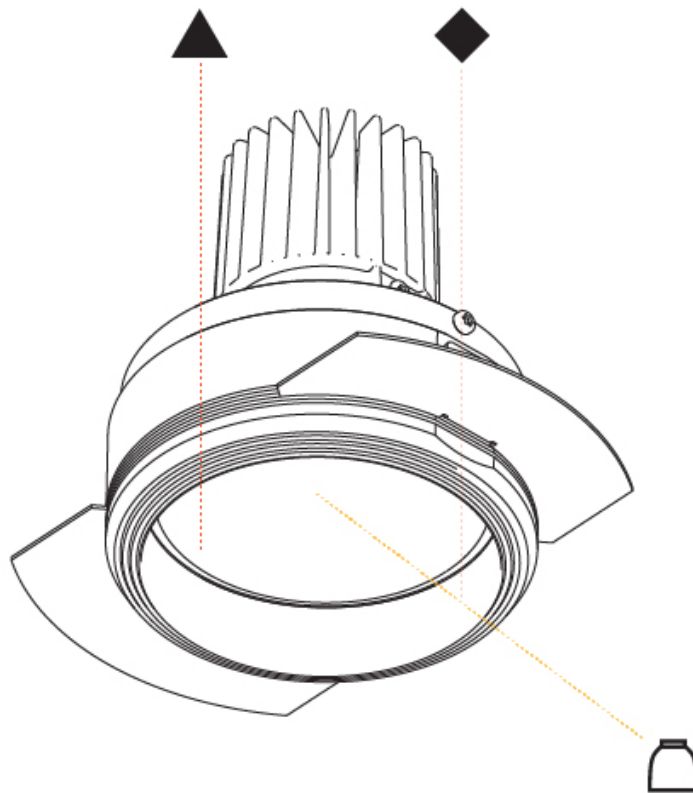

INVADER ADJUSTABLE TRIMLESS

A35525-

PROJECT	_____
TYPE	_____
SPECIFIER	_____
QUANTITY	_____
DATE	_____

A