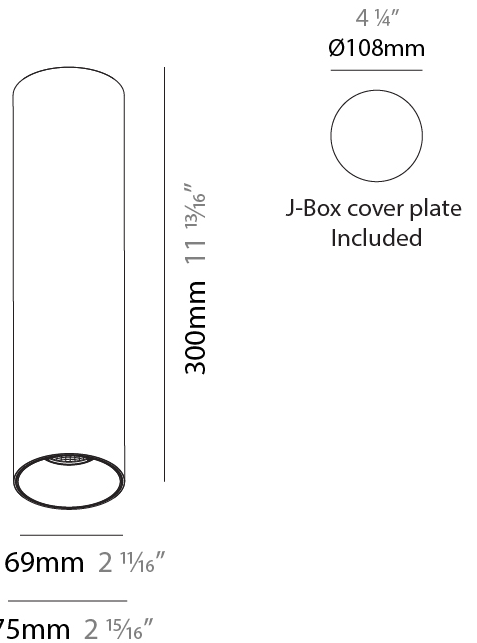

1. To build a product code in our configurator select the specify button on the base model # product page
2. To build a manual product code on this datasheet choose from the options listed below in blue font and add the suffix to the base model #

GENERAL

Series: Invader Standard
Subseries: Invader On Round
Brand: Prolicht
Division: Architectural
Mounting Type: Surface
Mounting Location: Ceiling
Subcategory: Spots

PHYSICAL

Shape: Cylinder
Diameter (mm): 75
Diameter (in): 2 15/16
Height (mm): 300
Height (in): 11 13/16
Light Distribution: Downlight
Weight (kg): 0.92
Weight (lbs): 2.02
Fixture Finish: SSR / BKV / CWI / CRY / HAB / UFT / ITA / RUA / FTG / MYG / LOD / PUS / FRO / FUP / KIA / POP / BLS / SPG / MEY / GOH / GUM / CHC / COM / ABZ / JAG / OBR / MOS / ROR
Fixture Material: Aluminum Die Cast

ELECTRICAL

Lamp Type: LED (Zhaga Standard)
Input Wattage (W): 11
Total Output Wattage (W): 10
Dimming: Non-Dimmable
Driver Included: Yes
Driver Location: Integrated
Driver Type: Constant Current
Driver Class: Class 2
Input Voltage (V): 120
Constant Current (MA): 350
Upon Request: Remote: 0-10Vdc dimming / Phase dimming 120Vac / Non-dimming 120/277Vac

LED

Number of LEDs: 1
Color Temperature (°K): 2700 / 3000 / 3500 / 4000
Max. Delivered Lumen (lm): 660 / 680 / 715 / 730
CRI: >90 CRI
Lamp Life (hrs): 50000

OPTICAL

Reflector°: 20 / 40 / 60

RATINGS AND CERTIFICATIONS

Certified By: Certified for North American Standards
IP rating: IP20