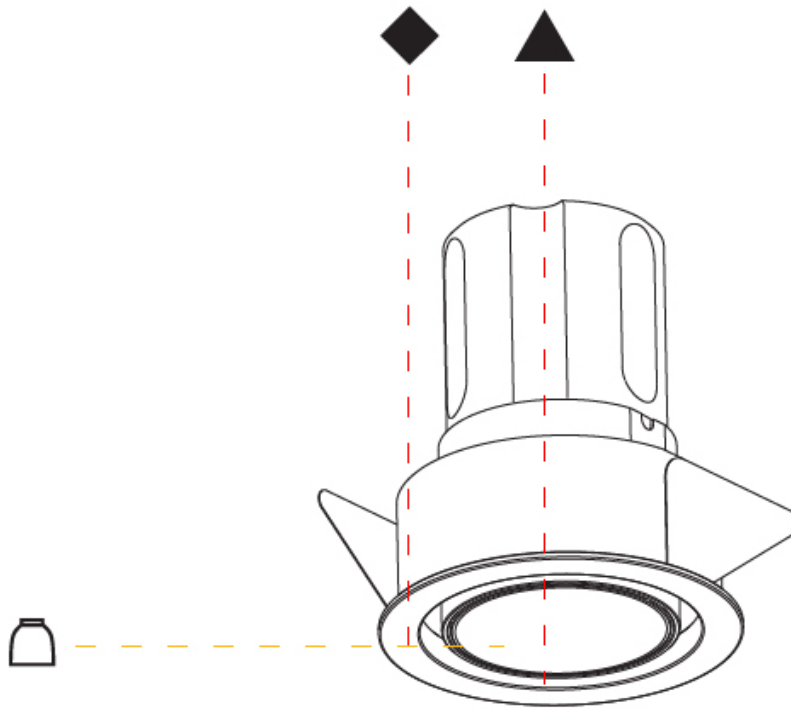

INVADER ADJUSTABLE RECESSED

A37962-

PROJECT	_____
TYPE	_____
SPECIFIER	_____
QUANTITY	_____
DATE	_____

A