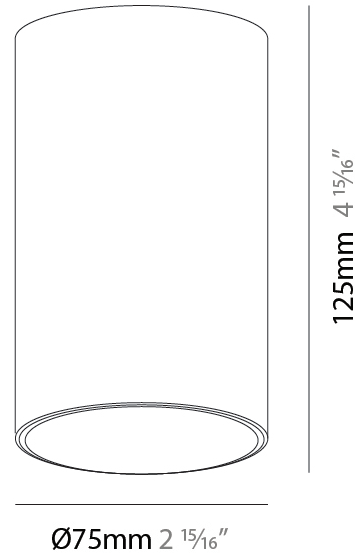

GENERAL
Series: Invader Standard
Subseries: Invader On Round
Brand: Prolicht
Division: Architectural
Mounting Type: Surface
Mounting Location: Ceiling
Subcategory: Spots

PHYSICAL
Shape: Cylinder
Diameter (mm): 75
Diameter (in): 2 15/16
Height (mm): 125
Height (in): 4 15/16
Light Distribution: Downlight
Weight (kg): 0.449
Weight (lbs): 1.08
Fixture Finish: SSR / BKV / CWI / CRY / HAB / UFT / ITA / RUA / FTG / MYG / LOD / PUS / FRO / FUP / KIA / POP / BLS / SPG / MEY / GOH / GUM / CHC / COM / ABZ / JAG / OBR / MOS / ROR
Fixture Material: Aluminum Die Cast

ELECTRICAL
Lamp Type: LED (Zhaga Standard)
Input Wattage (W): 10
Total Output Wattage (W): 9.1
Dimming: Non-Dimming / Phase Dimming (120vac Only)
Driver Included: Yes
Driver Location: Integrated
Driver Type: Constant Current
Driver Class: Class 2
Input Voltage (V): 120
Upon Request: Remote: 0-10Vdc dimming / Phase dimming 120Vac / Non-dimming 120/277Vac (No Cover Plate)

LED
Number of LEDs: 1
Color Temperature (°K): 2700 / 3000 / 3500 / 4000
Max. Delivered Lumen (lm): 832 / 870 / 905 / 923
Nominal Lumen (lm): 969 / 1014 / 1054 / 1075
CRI: >90 CRI
Lamp Life (hrs): 50000

OPTICAL
Reflector°: 16 / 34 / 60

RATINGS AND CERTIFICATIONS
Certified By: CSA Certified to UL and CSA Standards
IP rating: IP20