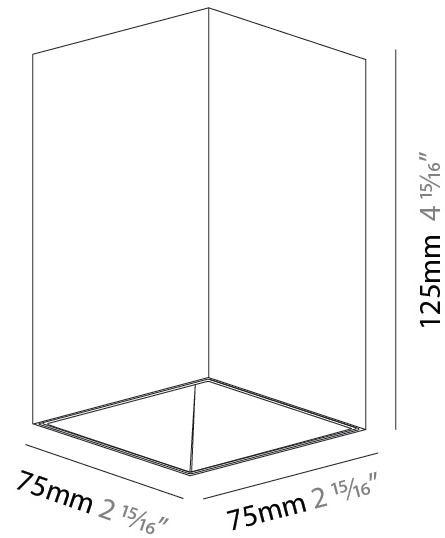

1. To build a product code in our configurator select the specify button on the base model # product page
2. To build a manual product code on this datasheet choose from the options listed below in blue font and add the suffix to the base model #

GENERAL

Series: Invader Standard
Subseries: Invader On Square
Brand: Prolicht
Division: Architectural
Mounting Type: Surface
Mounting Location: Ceiling
Subcategory: Spots

PHYSICAL

Shape: Square
Length (mm): 75
Length (in): 2 ¹⁵/₁₆
Width (mm): 75
Width (in): 2 ¹⁵/₁₆
Height (mm): 125
Height (in): 5 ⁷/₈
Light Distribution: Downlight
Weight (kg): 0.449
Weight (lbs): 1.08
Fixture Finish: SSR / BKV / CWI / CRY / HAB / UFT / ITA / RUA / FTG / MYG / LOD / PUS / FRO / FUP / KIA / POP / BLS / SPG / MEY / GOH / GUM / CHC / COM / ABZ / JAG / OBR / MOS / ROR
Fixture Material: Aluminum Die Cast

ELECTRICAL

Lamp Type: LED (Zhaga Standard)
Input Wattage (W): 10
Total Output Wattage (W): 9.1
Dimming: Tri-Mode (Non-Dimming and Phase Dimming (120Vac only) and 0-10V Dimming)
Driver Included: No
Driver Location: Integrated
Driver Type: Constant Current - Universal
Driver Class: Class 2
Input Voltage (V): 120 - 277
Constant Current (MA): 500

LED

Number of LEDs: 1
Color Temperature (°K): 2700 / 3000 / 3500 / 4000
Max. Delivered Lumen (lm): Max. 939
CRI: >90 CRI
Lamp Life (hrs): 50000

OPTICAL

Reflector°: 18 / 34 / 60

RATINGS AND CERTIFICATIONS

Certified By: CSA Certified to UL and CSA Standards
IP rating: IP20