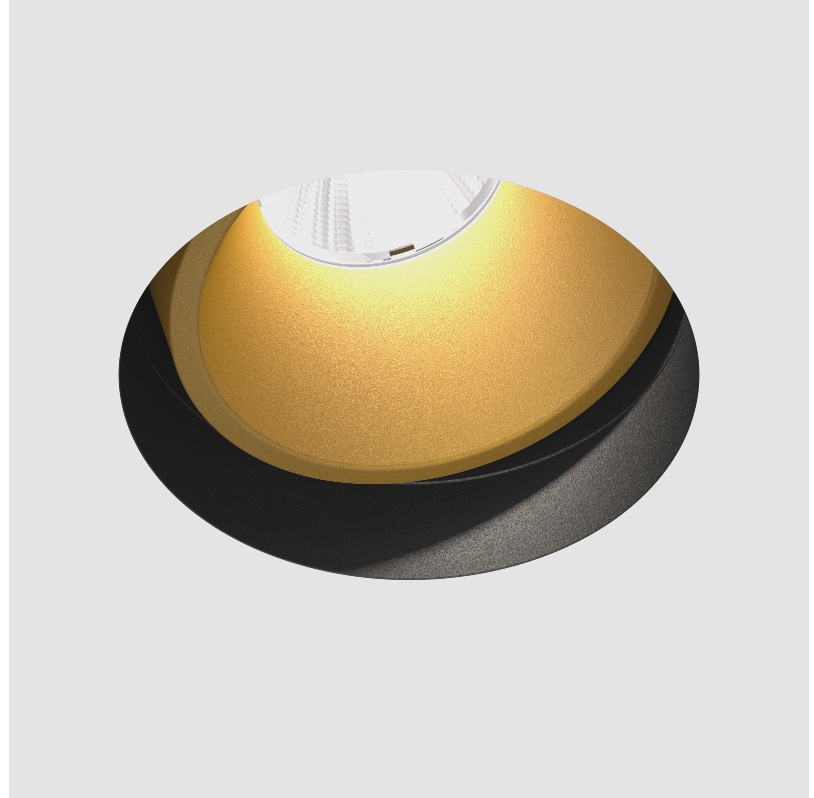

PHYSICAL

Shape: Round
Diameter (mm): 90
Diameter (in): 3 9/16
Height (mm): 126
Height (in): 4 5/16
Ceiling Thickness (mm): 10 / 12.5 / 15
Ceiling Thickness (in): 3/8 or 1/2 or 9/16
Min. Recessing Depth (mm): 115
Min. Recessing Depth (in): 4 1/2
Light Distribution: Adjustable / Direct
Weight (kg): 0.65
Weight (lbs): 1.43
Fixture Finish: SSR / BKV / CWI / CRY / HAB / UFT / ITA / RUA / FTG / MYG / LOD / PUS / FRO / FUP / KIA / POP / BLS / SPG / MEY / GOH / GUM / CHC / COM / ABZ / JAG / OBR / MOS / ROR
Fixture Material: Aluminum
Cut-out Measurements: 115mm / 4 1/2"
Upon Request: Unique Sizes Unique Ceiling Thickness

ELECTRICAL

Lamp Type: LED (Zhaga Standard)
Input Wattage (W): 16.5
Total Output Wattage (W): 14.7
Dimming: Dali Dimming
Driver Included: No
Driver Location: Recessed Housing
Driver Type: Constant Current - 120Vac
Driver Class: Class 2
Housing: See components
Input Voltage (V): 120
Constant Current (MA): 350

LED

Number of LEDs: 1
Color Temperature (°K): Warm Dim
Max. Delivered Lumen (lm): 770
CRI: >90 CRI
Lamp Life (hrs): 50000
Upon Request: RGB-W Tunable White Special Color Temperature Special LED

OPTICAL

Reflector: 20 / 40 / 60
Adjustability: Rotational 180°; Tilt 30°

RATINGS AND CERTIFICATIONS

Certified By: Certified for North American Standards
IP rating: IP20