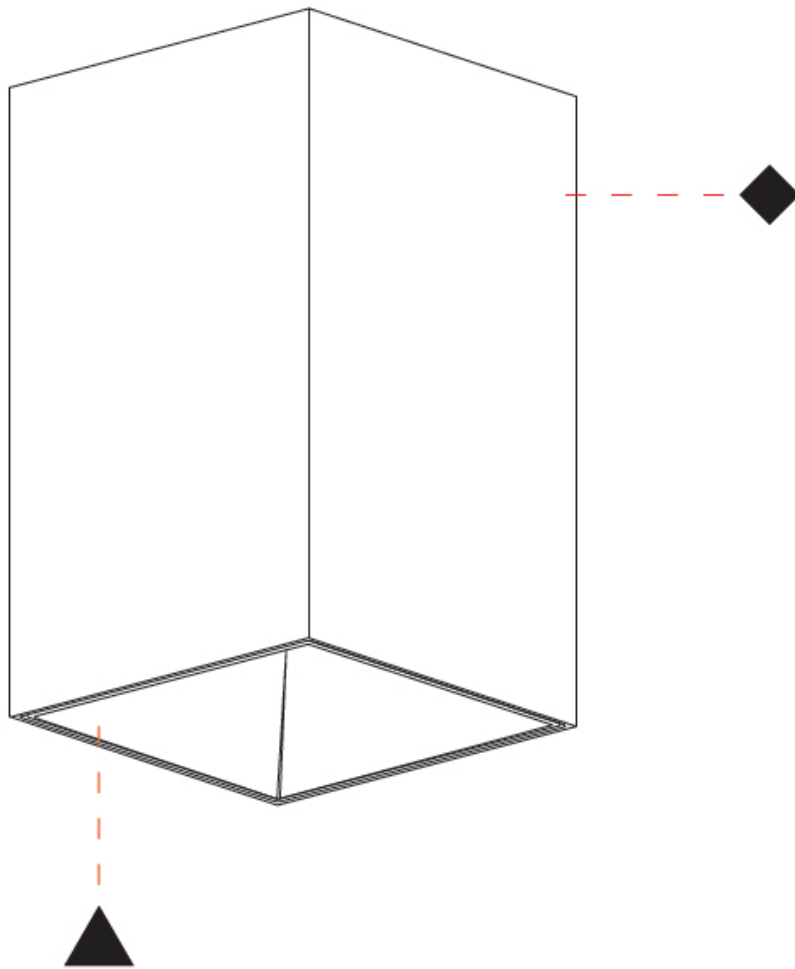

INVADER ON SQUARE SURFACE

A3D229-

PROJECT

TYPE

SPECIFIER

QUANTITY

DATE