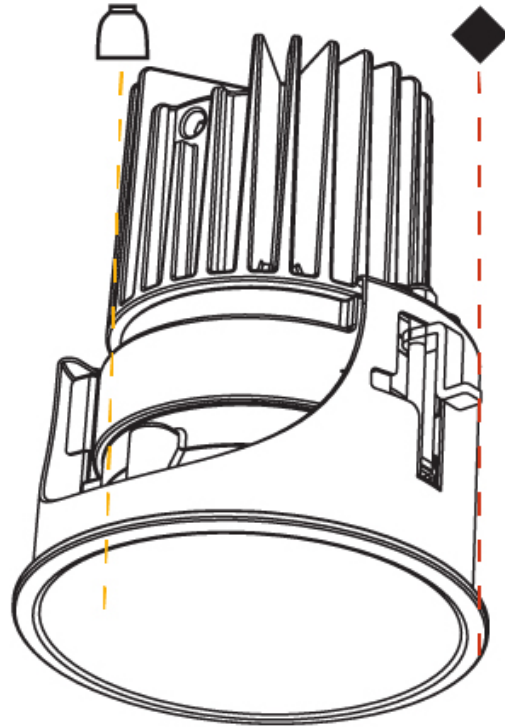

INVADER STANDARD RECESSED

A35602-

PROJECT

TYPE

SPECIFIER

QUANTITY

DATE

A