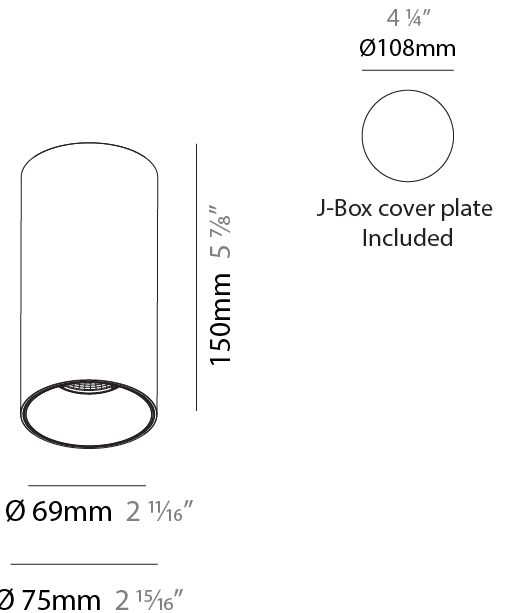

1. To build a product code in our configurator select the specify button on the base model # product page
2. To build a manual product code on this datasheet choose from the options listed below in blue font and add the suffix to the base model #

GENERAL

Series: Invader Standard
Subseries: Invader On Round
Brand: Prolicht
Division: Architectural
Mounting Type: Surface
Mounting Location: Ceiling
Subcategory: Spots

PHYSICAL

Shape: Cylinder
Diameter (mm): 75
Diameter (in): 2 15/16
Height (mm): 150
Height (in): 5 7/8
Light Distribution: Downlight
Weight (kg): 0.489
Weight (lbs): 1.08
Fixture Finish: SSR / BKV / CWI / CRY / HAB / UFT / ITA / RUA / FTG / MYG / LOD / PUS / FRO / FUP / KIA / POP / BLS / SPG / MEY / GOH / GUM / CHC / COM / ABZ / JAG / OBR / MOS / ROR
Fixture Material: Aluminum Die Cast

ELECTRICAL

Lamp Type: LED (Zhaga Standard)
Input Wattage (W): 11
Total Output Wattage (W): 10
Dimming: Non-Dimmable
Driver Included: Yes
Driver Location: Integrated
Driver Type: Constant Current
Driver Class: Class 2
Input Voltage (V): 120
Constant Current (MA): 350
Upon Request: Remote: 0-10Vdc dimming / Phase dimming 120Vac / Non-dimming 120/277Vac

LED

Number of LEDs: 1
Color Temperature (°K): 2700 / 3000 / 3500 / 4000
Max. Delivered Lumen (lm): 660 / 680 / 715 / 730
CRI: >90 CRI
Lamp Life (hrs): 50000

OPTICAL

Reflector°: 20 / 40 / 60

RATINGS AND CERTIFICATIONS

Certified By: Certified for North American Standards
IP rating: IP20