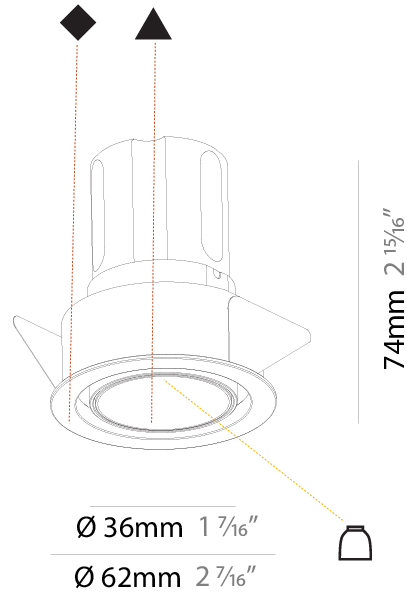

GENERAL

Series: Invader Standard
Subseries: Invader Adjustable
Brand: Prolicht
Division: Architectural
Mounting Type: Recessed
Mounting Location: Ceiling
Subcategory: Downlight

PHYSICAL

Shape: Round
Diameter (mm): 62
Diameter (in): 2 7/16
Height (mm): 74
Height (in): 2 15/16
Min. Recessing Depth (mm): 150
Min. Recessing Depth (in): 5 7/8
Light Distribution: Adjustable / Direct
Weight (kg): 0.138
Weight (lbs): 0.304
Fixture Finish: SSR / BKV / CWI / CRY / HAB / UFT / ITA / RUA / FTG / MYG / LOD / PUS / FRO / FUP / KIA / POP / BLS / SPG / MEY / GOH / GUM / CHC / COM / ABZ / JAG / OBR / MOS / ROR
Fixture Material: Aluminum
Cut-out Measurements: 57mm / 2 1/4"

ELECTRICAL

Lamp Type: LED (Zhaga Standard)
Input Wattage (W): 7.7
Total Output Wattage (W): 7
Dimming: Tri-Mode (Non-Dimming and Phase Dimming (120Vac only) and 0-10V Dimming)
Driver Included: No
Driver Location: Remote
Driver Type: Constant Current - 120 / 277Vac
Input Voltage (V): 120 - 277
Constant Current (MA): 250

LED

Number of LEDs: 1
Color Temperature (°K): 2700 / 3000 / 3500 / 4000
Max. Delivered Lumen (lm): 660 / 690 / 725 / 740
CRI: >90 CRI
Lamp Life (hrs): 50000

OPTICAL

Reflector°: 33 / 47 / 65
Adjustability: Rotational 180°; Tilt 30°

RATINGS AND CERTIFICATIONS

Certified By: Certified for North American Standards
IP rating: IP20

	150mm 5 7/8"	57mm 2 1/4"	10 - 15mm 3/8" - 9/16"	180°	± 15°	
A