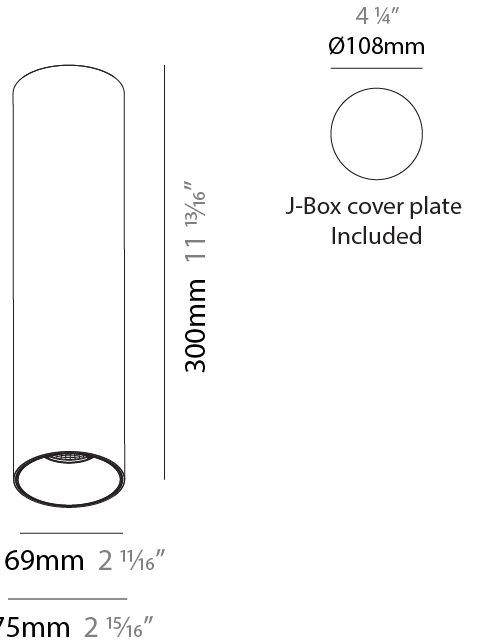

PROJECT
TYPE
SPECIFIER
QUANTITY
DATE

INVADER ON ROUND SURFACE

A3C142-

base number	Finishes (Diamond)	Finishes (Triangle)	Reflector Options

1. To build a product code in our configurator select the specify button on the base model # product page
2. To build a manual product code on this datasheet choose from the options listed below in blue font and add the suffix to the base model #

GENERAL

Series: Invader Standard
Subseries: Invader On Round
Brand: Prolicht
Division: Architectural
Mounting Type: Surface
Mounting Location: Ceiling
Subcategory: Spots

PHYSICAL

Shape: Cylinder
Diameter (mm): 75
Diameter (in): 2 15/16
Height (mm): 300
Height (in): 11 13/16
Light Distribution: Downlight
Weight (kg): 1.033
Weight (lbs): 2.27
Fixture Finish: SSR / BKV / CWI / CRY / HAB / UFT / ITA / RUA / FTG / MYG / LOD / PUS / FRO / FUP / KIA / POP / BLS / SPG / MEY / GOH / GUM / CHC / COM / ABZ / JAG / OBR / MOS / ROR
Fixture Material: Aluminum

ELECTRICAL

Lamp Type: LED (Zhaga Standard)
Input Wattage (W): 16.5
Total Output Wattage (W): 15
Dimming: Dali Dimming
Driver Included: Yes
Driver Location: Remote
Driver Type: Constant Current - 120Vac
Input Voltage (V): 120
Constant Current (MA): 350

LED

Number of LEDs: 1
Color Temperature (°K): Warm Dim
Max. Delivered Lumen (lm): 760
CRI: >90 CRI
Lamp Life (hrs): 50000

OPTICAL

Reflector°: 20 / 40 / 60

RATINGS AND CERTIFICATIONS

Certified By: Certified for North American Standards
IP rating: IP20