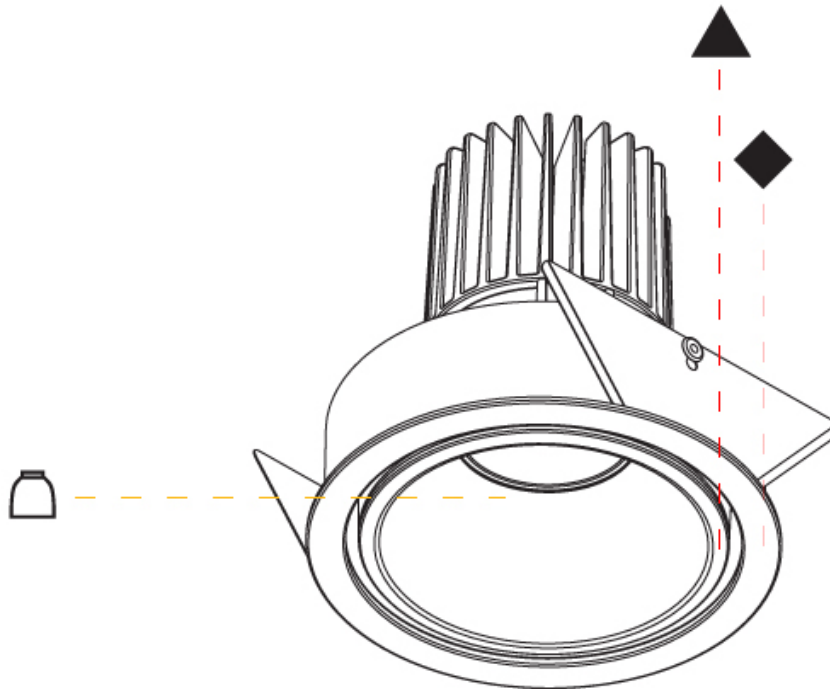

INVADER STANDARD RECESSED

A35601-

PROJECT	_____
TYPE	_____
SPECIFIER	_____
QUANTITY	_____
DATE	_____

A